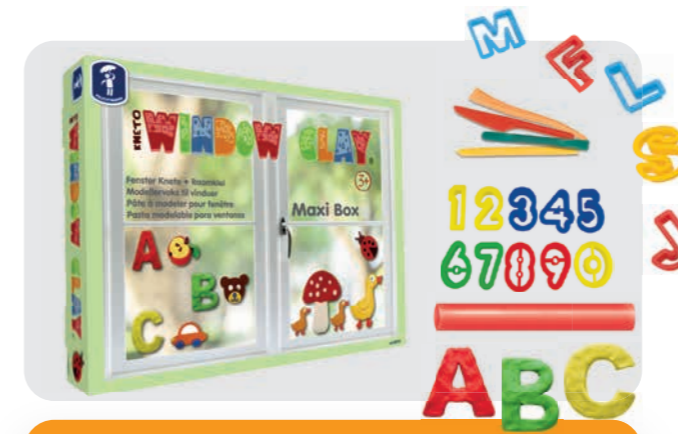

WINDOW CLAY - Fensterknete Maxi

Fensterknete | 10 Stangen Knete, 26 ABC Ausstecher, 10 Zahlen Ausstecher, 4 Modellierwerkzeuge und 1 Teigrolle.

Window clay | 10 bars clay, 26 ABC cutters, 10 numbers cutters, 4 tools and 1 rolling pin.

Colors

Art.-Nr. 628 0575