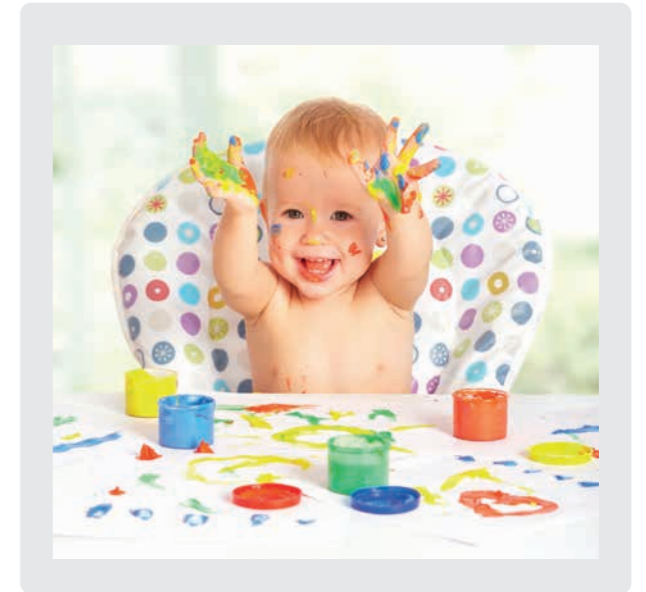

KLECKSi Basic Maxi

Fingermalfarben | 6 Dosen

Fingerprints | 6 pots

Colors 🟡 🟠 🟢 🟣

Art.-Nr. 633 0626